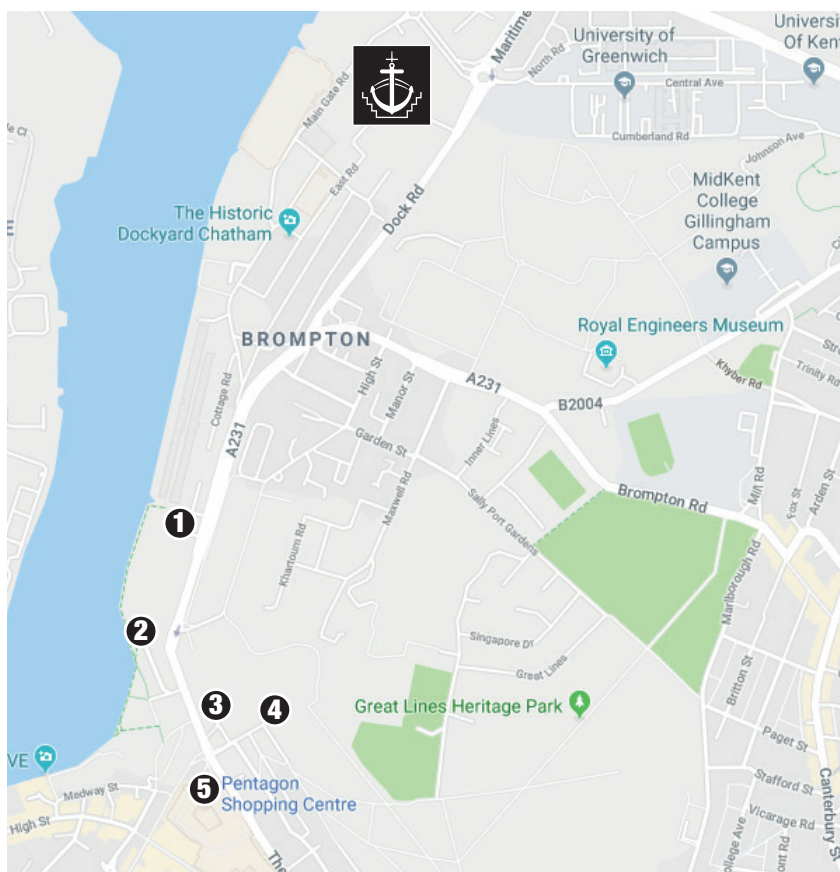

## RIVERSIDE CAR PARK

Dock Road  
ME4 4TX  
Pay and Display - Chargeable times (07:00 - 22:00)

## BROOK PENTAGON

Multi Storey Car  
ME4 4LB  
Pay and Display - Chargeable times (24 hours)

Please use the above post codes in your Sat Nav devices.

All car parks are within a 20 minute walk to the Dock Road Main Gate Entrance

## BUS LINKS

Arriva buses 101/190/191, drop off point is, Dock Road Main Gate Entrance.

## KEY

- ① Gun Wharf
- ② Riverside
- ③ Town Hall Whiffen's Avenue
- ④ Whiffen's Avenue
- ⑤ Brook Pentagon Multi Storey

Please be aware that parking at the Dockside Shopping Outlet is for outlet customers only. Anyone parking here may be issued with a Penalty Charge Notice (PCN). Please check parking signs at the Outlet Centre for further information.